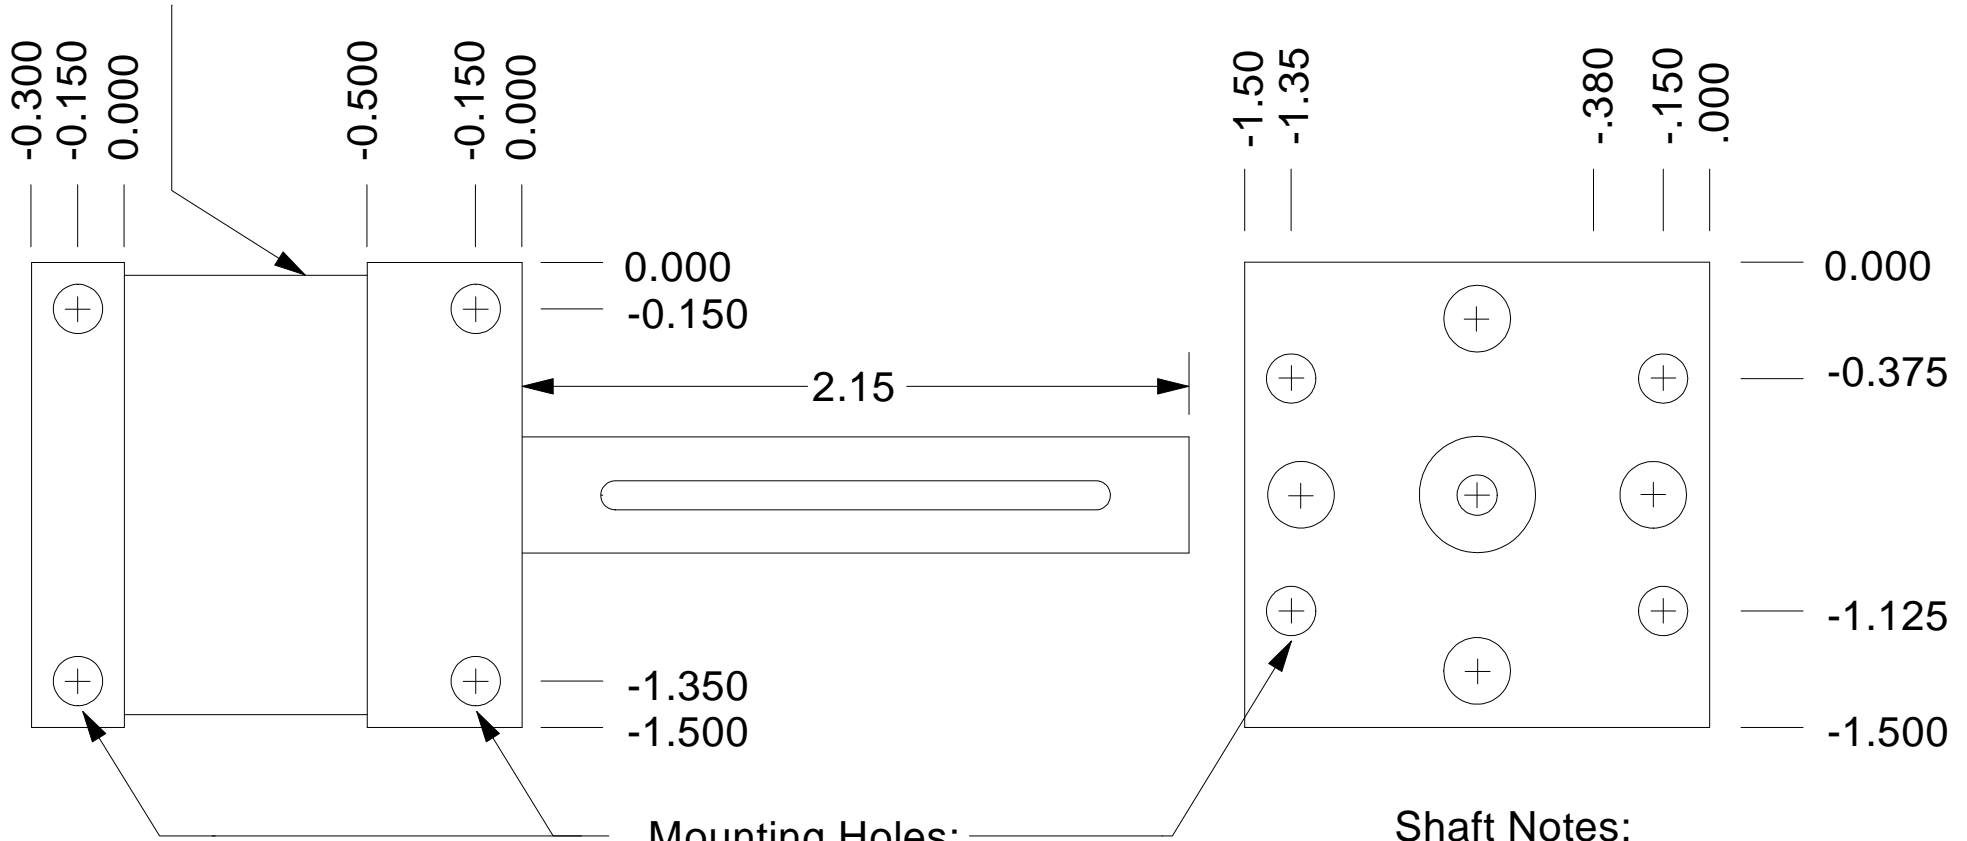

BANEBOTS 36mm GEARBOX

RINGGEAR LENGTH

- 1 STAGE: 0.44
- 2 STAGE: 0.77
- 3 STAGE: 1.11
- 4 STAGE: 1.44

ALL DIMENSIONS INCHES
NO HIDDEN LINES SHOWN

Mounting Holes:
#10-32
12 Total
4 Top, 4 Bottom, 4 Face

Shaft Notes:
0.375 diameter
Keyway:
0.125 Keyway
0.30 From end of shaft,
1.55 Long
End Tap #8-32, .375" Deep